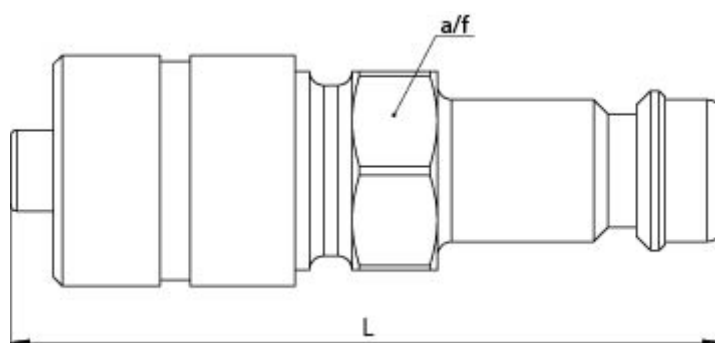

Data Sheet

Article number: 586244583

Description: Plug for coupling, w. push-in $\varnothing 10 \times 8$
NW 7.8

Measures

A/F = 17

Length = 42

Tube diameter = $\varnothing 10 \times 8$